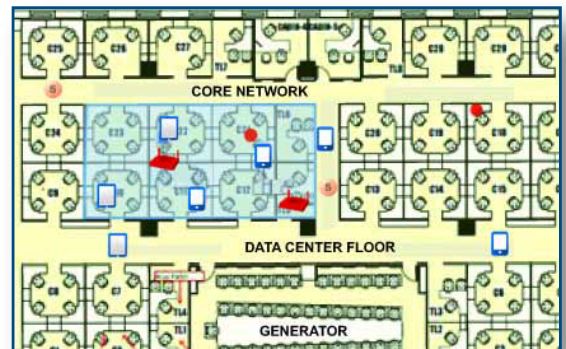

AirPatrol's ZoneDefense protects against IP theft, lost revenue, reduced productivity, tarnished reputation, and more while meeting regulatory guidelines.

The Facts:

- Top data center networking challenges:
 - Network security (51%)
 - Network management (37%)
- The cost of a breach has increased 68% over the last 5 years (Symantec, 2011)
- In a 2011 study, 20% of data centers surveyed had experienced at least one breach in the last 18 months
- Data centers grow as enterprises work through consolidation projects and embrace server virtualization